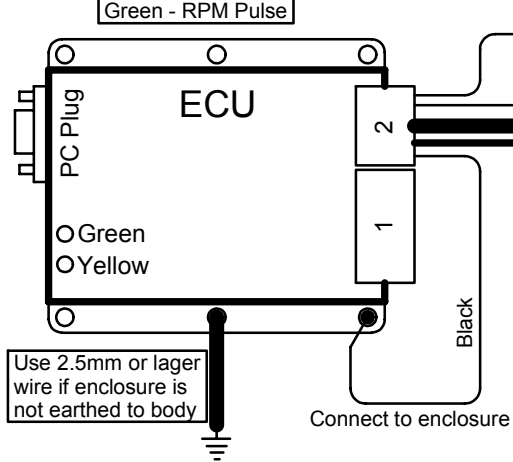

# E21 6Cyl 1Coil 2Inj

Last Changed: 14/11/2012

Drawing Ver: 1.0

Ign+  
| Ignition Power  
⏏ Earth

**Terminal Connections with the same name are tied together**

**Led's Functions**  
Yellow - Power  
Green - RPM Pulse

### Connector Pinouts

### Harness Pin View

- 1. Blue -
- 2. Green - Inj Dr3
- 3. White - Inj Dr1
- 4. Blue - Fuel Relay
- 5. Yellow - GP Output 1
- 6. Red - Coil 1
- 7. Yellow -
- 8. Black - Inj Dr2
- 9. Green - RPM Output
- 10. Green - GP Output 2